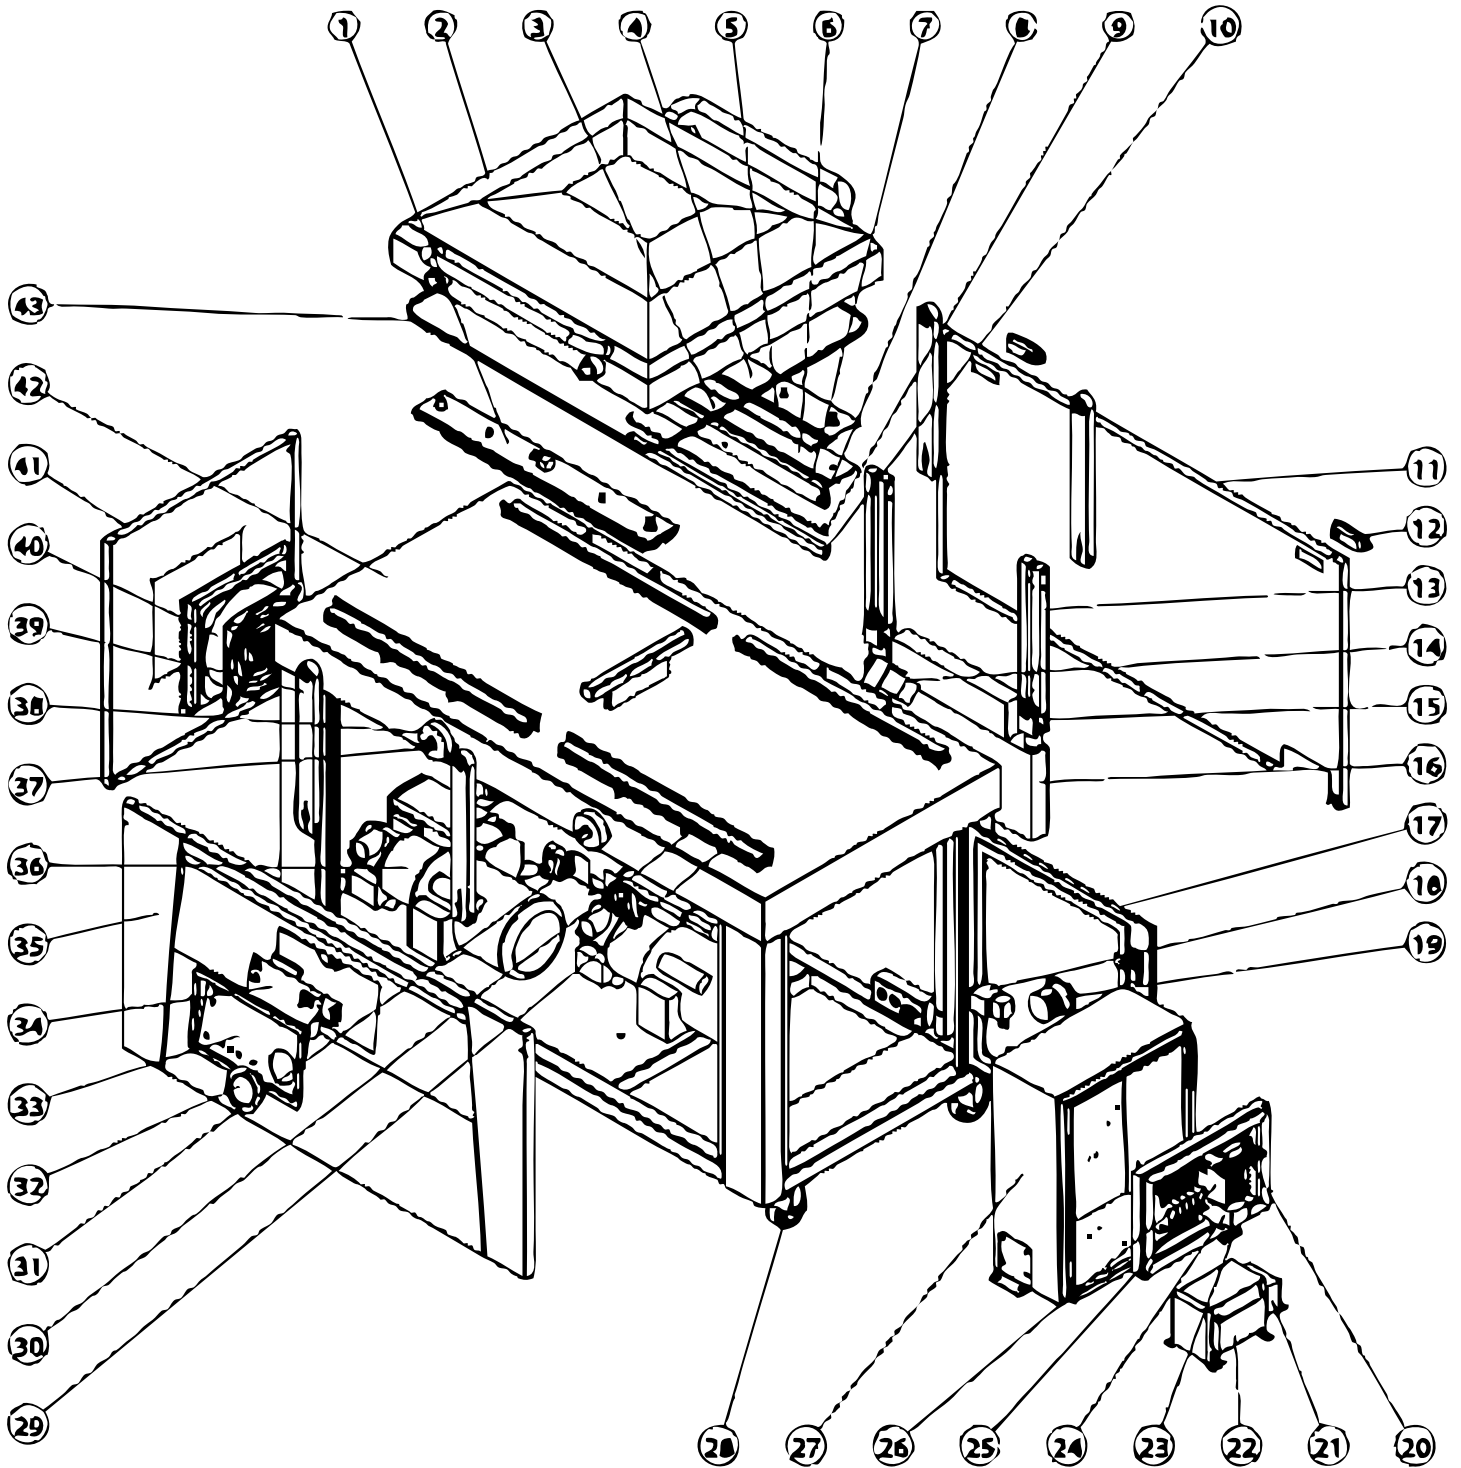

Parts Breakdown

Model VP-CN-0600 43632

Parts Breakdown

Model VP-CN-0600 43632

Item No.	Description	Position	Item No.	Description	Position	Item No.	Description	Position
AC306	Assemble Sealing Bar for 43632	1	AK351	Balance Block for 43632	16	AC299	Lid Switch for 43632	31
AK339	Lid for 43632	2	AK352	Box Door for 43632	17	AK360	Vacuum Meter for 43632	32
AK340	Bar Fixing Pin for 43632	3	AC298	Assemble Valve for 43632	18	AK361	Plastic Frame for 43632	33
AK341	Gas Bag Base for 43632	4	AK353	Power Switch for 43632	19	AC302	Control Panel for 43632	34
AC304	Gas Bag for 43632	5	AC297	Relay Cards for 43632	20	AK362	Front Outer Case for 43632	35
AK342	Bar Base for 43632	6	AC294	Working Transformer for 43632	21	AC300	Vacuum Pump for 43632	36
AK343	Sealing Bar for 43632	7	AC295	Sealing Transformer for 43632	22	AK363	Rotating Shaft for 43632	37
AK344	Heating Wire Fastener for 43632	8	AK354	Zero Line Block for 43632	23	AK364	Cushion Plate for 43632	38
AK345	Heating Wire for 43632	9	AK355	Thermal Protector for 43632	24	AK365	Upper Swing Arm for 43632	39
AC308	Sealing Fabric (10M/Roll) for 43632	10	AC296	Contact for 43632	25	AK366	Fan for 43632	40
AK346	Back Outer Case for 43632	11	AK356	Circuit Breaker for 43632	26	AK367	Side Outer Case for 43632	41
AK347	Lock for 43632	12	AK357	Electrical Box for 43632	27	AK368	Vacuum Platform for 43632	42
AK348	Nether Swing Arm for 43632	13	AK358	Foot Case for 43632	28	AC303	Lid Gasket for 43632	43
AK349	Deflation Valve for 43632	14	AC305	Sealing Gasket for 43632	29			
AK350	Connect for 43632	15	AK359	Gas Flushing Nozzle for 43632	30			